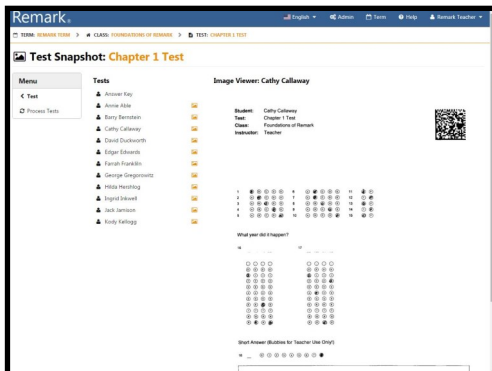

Main Features

- Print and process plain-paper tests with existing MFPs, scanners, and printers
- Built-in test grading reports at the student, class, and item level
- Create simple answer sheets in seconds or customize with math grids and open ended questions
- Print teacher, class, and student information on test sheets
- For larger classes, create generic answer sheets with bubble-in IDs
- Import TIFF, PDF, or JPG images
- Email test form images directly from MFPs to Remark Test Grading Cloud Edition

Key Benefits

- Cost savings over traditional test grading systems
- No installed software
- PC and Mac compatible
- Leverage existing MFPs and scanners
- Quickly grade tests and provide instant feedback to teachers
- Customizable grading
- Easily export data or grades to existing systems

About Gravic—Remark Products Group

The Remark Products Group of Gravic, Inc. is a global provider of innovative software solutions for collecting and analyzing data. Since 1991 we have been continually refining and perfecting our solutions for our growing customer base. With over 75,000 customers worldwide, our solutions are versatile and suitable for various markets and industries. What drives our knowledgeable staff and resellers is a passion for providing the best software solution for your data collection needs.

Contact Us

Gravic, Inc.
P: 1.800.858.0860 | P: +1.610.647.7850
17 General Warren Blvd, Malvern, PA 19355-1245 USA
www.remarksoftware.com | sales@gravic.com |