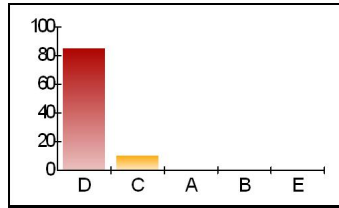

Item Analysis Graph Report

Q1

Response	Percent
A	65.00
B	20.00
E	10.00
C	5.00
D	0.00

Correct: A

Q2

Response	Percent
B	80.00
A	15.00
C	5.00
D	0.00
E	0.00

Correct: B

Q3

Response	Percent
C	75.00
B	20.00
D	5.00
A	0.00
E	0.00

Correct: C

Q4

Response	Percent
D	85.00
C	10.00
A	0.00
B	0.00
E	0.00

Correct: D

Q5

Response	Percent
E	90.00
D	10.00
A	0.00
B	0.00
C	0.00

Correct: E