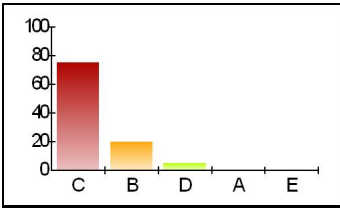

Item Analysis Graph Report

Q1

Response	Percent
A	65.00
B	20.00
E	10.00
C	5.00
D	0.00

Correct: A

Q2

Response	Percent
B	80.00
A	15.00
C	5.00
D	0.00
E	0.00

Correct: B

Q3

Response	Percent
C	75.00
B	20.00
D	5.00
A	0.00
E	0.00

Correct: C

Q4

Response	Percent
D	85.00
C	10.00
A	0.00
B	0.00
E	0.00

Correct: D

Q5

Response	Percent
E	90.00
D	10.00
A	0.00
B	0.00
C	0.00

Correct: E