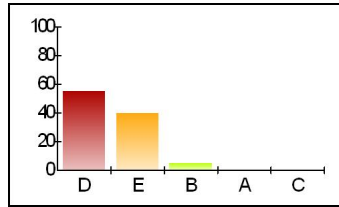

Response	Percent
D	55.00
E	40.00
B	5.00
A	0.00
C	0.00

Correct: D

Q7