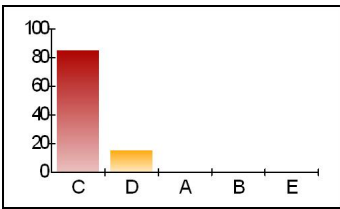

Response	Percent
C	85.00
D	15.00
A	0.00
B	0.00
E	0.00

Correct: C

Q8