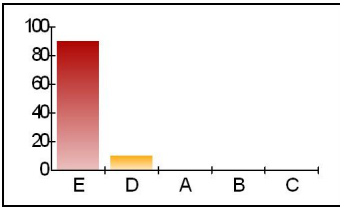

Item Analysis Graph Report

Q1

Response	Percent
A	65.00
B	20.00
E	10.00
C	5.00
D	0.00

Correct: A

Q2

Response	Percent
B	80.00
A	15.00
C	5.00
D	0.00
E	0.00

Correct: B

Q3

Response	Percent
C	75.00
B	20.00
D	5.00
A	0.00
E	0.00

Correct: C

Q4

Response	Percent
D	85.00
C	10.00
A	0.00
B	0.00
E	0.00

Correct: D

Q5

Response	Percent
E	90.00
D	10.00
A	0.00
B	0.00
C	0.00

Correct: E