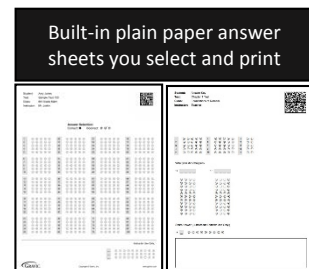

Which Product is Right for You?

Remark® Office OMR

Remark Office OMR is our flagship plain paper scanning program that works with forms you create and print in-house. You can use an image scanner or multi-function printer to scan the forms and then Remark produces grade reports, graphs and charts. This multi-purpose product also reads other form types such as evaluations and surveys.

Remark® Test Grading Edition

Remark Test Grading Edition is built off of Remark Office OMR's technology, but includes the ability to create custom answer sheets with various answer types and schemas. Enter or import teacher, class, and student information, which is then printed on the test forms. Like Remark Office OMR, you can use an image scanner or multi-function printer to scan the forms and then Remark produces grade reports, graphs and charts. Remark Test Grading Edition is available as locally installed software on Windows computers or as a cloud subscription, giving you access from any web browser and freeing up IT resources.

Remark® Classic OMR

Remark Classic OMR includes all the functionality of Remark Office OMR but works with traditional OMR scanners from Scantron, Apperson, Sekonic, and Chatsworth Data, and pre-printed forms that you purchase or design. Like Remark Office OMR, it has all the reporting to interpret grades and reads other form types such as evaluations and surveys.

Graviv, Inc. – Remark Products Group

Web Site: <http://www.RemarkSoftware.com>

Phone: 1.800.858.0860 or +1.610.647.7850

FAX: +1.610.647.8771

Email: Sales@graviv.com